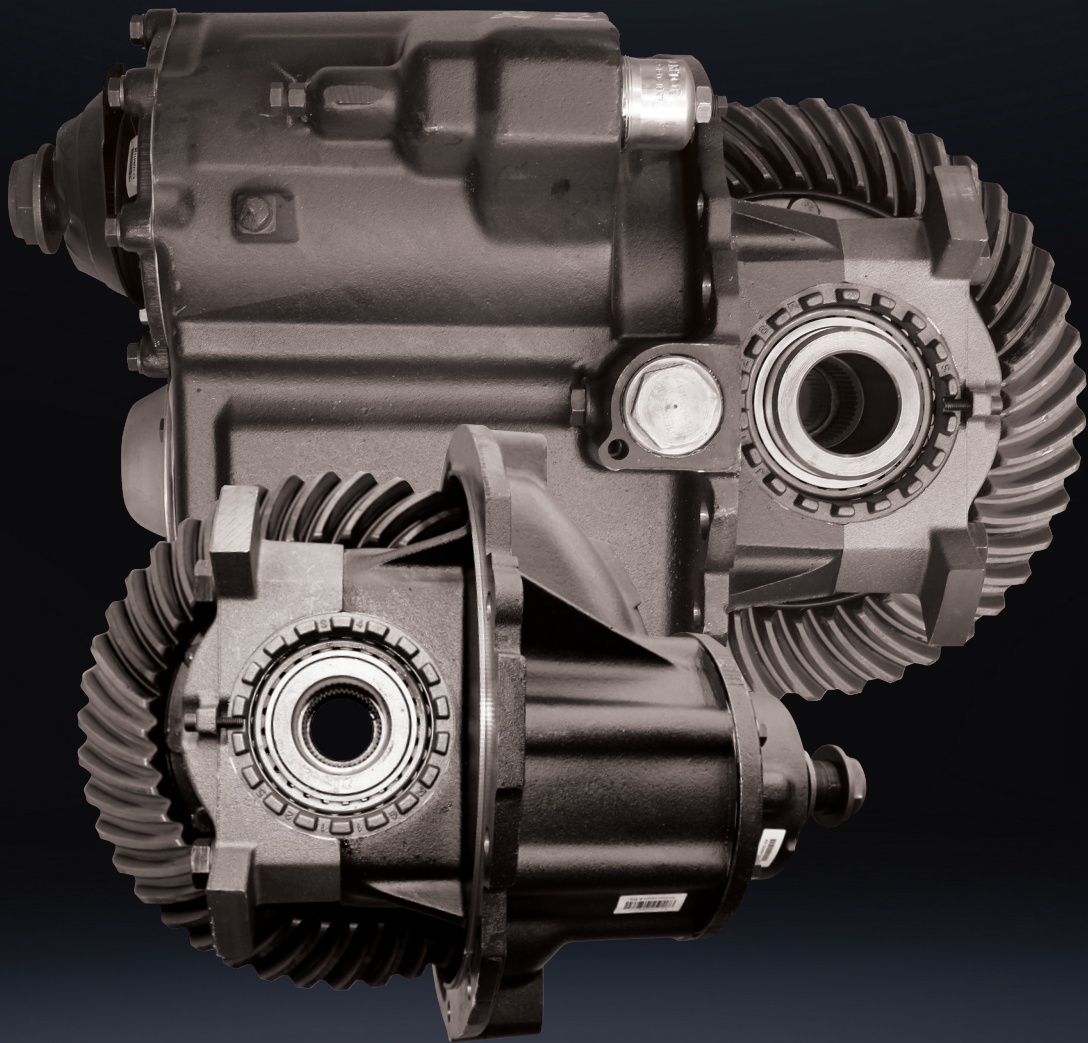

MERITOR® GENUINE DRIVE HEADS

MERITOR®

PRODUCT RANGE

| Series | Part Numbers | | Ratios | Warranty Period |
|---------|----------------------------|---|--|--------------------------|
| | Front | Rear | | |
| 140/145 | RP20145 RPL20145 | RR20145 RRL20145 | 3.07, 3.21, 3.42, 3.58, 3.73, 3.90, 4.11, 4.33, 4.63, 4.88, 5.29, 5.86, 6.14, 6.43, 6.83, 7.17 | 3 Years/ 750,000 kms |
| 14X | MP2014X MPL2014X | MR2014X (Amboid carriers fitted) RR20145 RRL20145 | 3.07, 3.21, 3.42, 3.58, 3.73, 3.90, 4.11, 4.33, 4.63, 4.88, 5.29, 5.86, 6.14, 6.43, 6.83, 7.17 | 3 Years/ 750,000 kms |
| 150/155 | A53200A2055 A53200K2039 | A33200Z2054 A43200G2035 | 2.43, 2.57, 2.83, 3.09, 3.40, 3.78, 4.13, 4.50, 5.14 | 2 Years Unlimited kms |
| 160* | MD160** MP160 MPL160 | MR160 MRL160 | 3.21, 3.42, 3.58, 3.73, 3.91, 4.10, 4.30, 4.56, 4.89, 5.38, 5.63, 6.14, 6.83, 7.17 | 3 Years/ 750,000 kms |
| 180/185 | RP26185 | RR26185 RRL26185 | 3.73, 3.91, 4.10, 4.30, 4.56, 4.89, 5.38, 6.14, 6.83, 7.17 | 1 Year Unlimited kms |
| 380 | A763200M1833 | A363200M1833 | 5.52, 6.07, 6.37, 6.75, 7.24, 7.96, 9.14, 10.12, 10.62 | 1 Year Unlimited kms |
| P610 | A43200S2411 | A3200W2415 | 1,0,1,04,1,09,1.19,1.32,1.35,1.56,1.58, 1.79,2.08 | 2 Years Unlimited kms |

*The 160 series carriers are available in a high efficiency pumpless linehaul** configuration or a tough “vocational” spec with an integral oil pump and other durability upgrades.

FEATURES AND BENEFITS

- Genuine, 100% manufactured brand new Meritor components in an OE factory
- Each unit comes with the latest design updates and enhancements
- Genuine quality, genuine peace of mind
- Lower downtime - higher return on investment
- Available in the most popular ratios to suit your application
- National field-based support